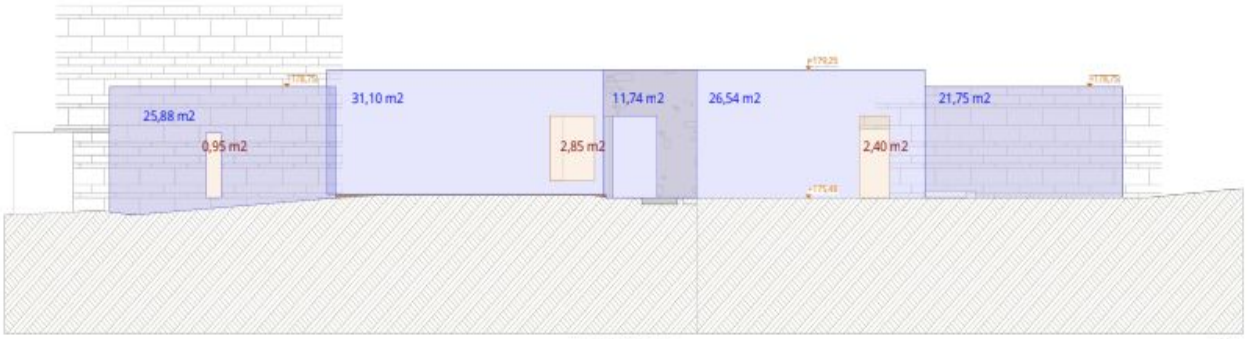

SAN MATEO

House: 320m²
Land ca.: 68.000m²

Price: 2.500.000€
Ref.: Can Mestre

CAN MESTRE

Can Mestre is a beautiful piece of land between Santa Gertrudis and San Mateo.

The 68,000m² land is surrounded by terraces, carob trees and almond trees.

With the project to build 320m² with a license that will be out by next summer to be able to start building. It is a unique project made by a very prestigious island architect.

Alzado ESTE h+m

1:100

Alzado OESTE 1

1:100

Alzado OESTE 2

1:100

Alzado NORTE

1:100

Alzado SUR

1:100