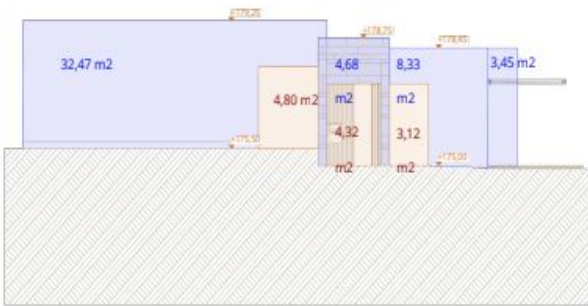

With the project to build 320m² with a license that will be out by next summer to be able to start building. It is a unique project made by a very prestigious island architect.

Alzado ESTE h+m

1:100

Alzado OESTE 1

1:100

Alzado OESTE 2

1:100

Alzado NORTE

1:100

Alzado SUR

1:100