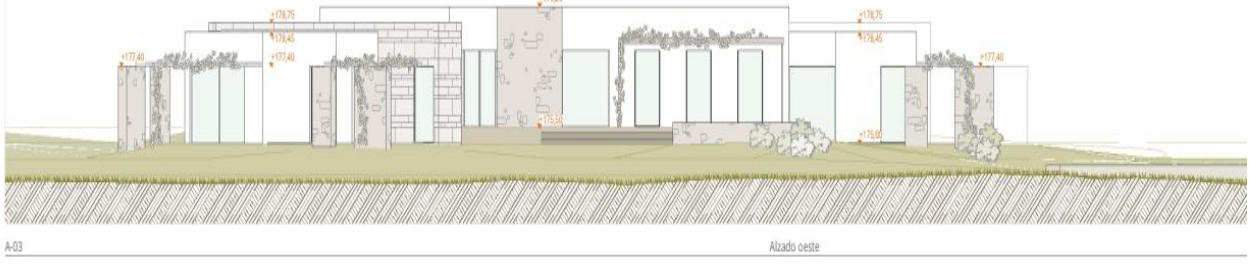

SAN MATEO

House: 320m²
Land ca.: 68.000m²

Price: 2.500.000€
Ref.: Can Mestre

CAN MESTRE

Can Mestre is a beautiful piece of land between Santa Gertrudis and San Mateo.

The 68,000m² land is surrounded by terraces, carob trees and almond trees.

With the project to build 320m² with a license that will be out by next summer to be able to start building. It is a unique project made by a very prestigious island architect.

Alzado ESTE h+m

1:100

Alzado OESTE 1

1:100

Alzado OESTE 2

1:100

Alzado NORTE

1:100

Alzado SUR

1:100