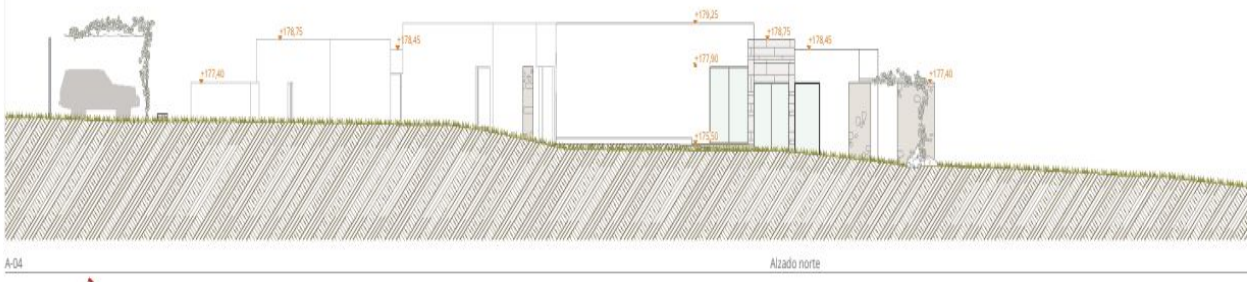

SAN MATEO

House: 320m²
Land ca.: 68.000m²

Price: 2.500.000€
Ref.: Can Mestre

CAN MESTRE

Can Mestre is a beautiful piece of land between Santa Gertrudis and San Mateo.

The 68,000m² land is surrounded by terraces, carob trees and almond trees.

With the project to build 320m² with a license that will be out by next summer to be able to start building. It is a unique project made by a very prestigious island architect.

Alzado ESTE h+m

1:100

Alzado OESTE 1

1:100

Alzado OESTE 2

1:100

Alzado NORTE

1:100

Alzado SUR

1:100