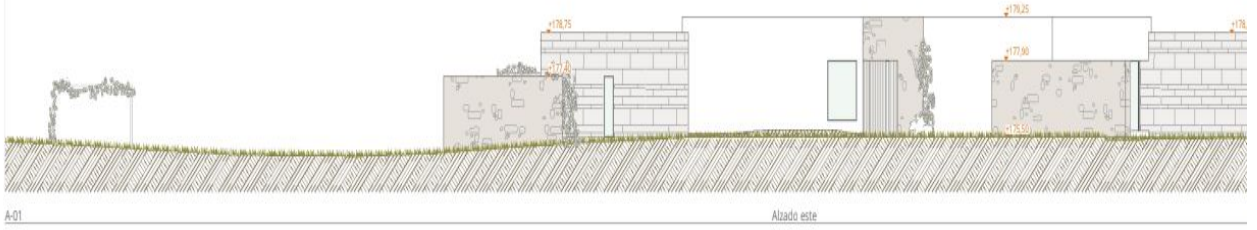

SAN MATEO

House: 320m²
Land ca.: 68.000m²

Price: 2.500.000€
Ref.: Can Mestre

CAN MESTRE

Can Mestre is a beautiful piece of land between Santa Gertrudis and San Mateo.

The 68,000m² land is surrounded by terraces, carob trees and almond trees.

With the project to build 320m² with a license that will be out by next summer to be able to start building. It is a unique project made by a very prestigious island architect.

Alzado ESTE h+m

1:100

Alzado OESTE 1

1:100

Alzado OESTE 2

1:100

Alzado NORTE

1:100

Alzado SUR

1:100