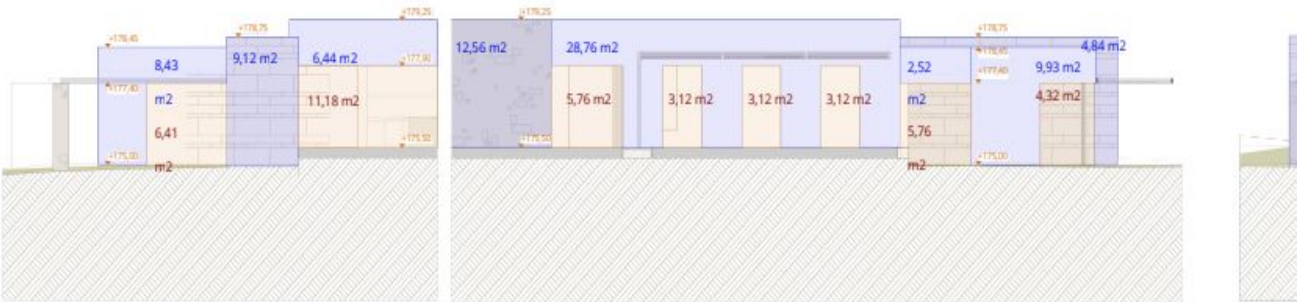

SAN MATEO

House: 320m²
Land ca.: 68.000m²

Price: 2.500.000€
Ref.: Can Mestre

CAN MESTRE

Can Mestre is a beautiful piece of land between Santa Gertrudis and San Mateo.

The 68,000m² land is surrounded by terraces, carob trees and almond trees.

With the project to build 320m² with a license that will be out by next summer to be able to start building. It is a unique project made by a very prestigious island architect.

Alzado ESTE h+m

1:100

Alzado OESTE 1

1:100

Alzado OESTE 2

1:100

Alzado NORTE

1:100

Alzado SUR

1:100