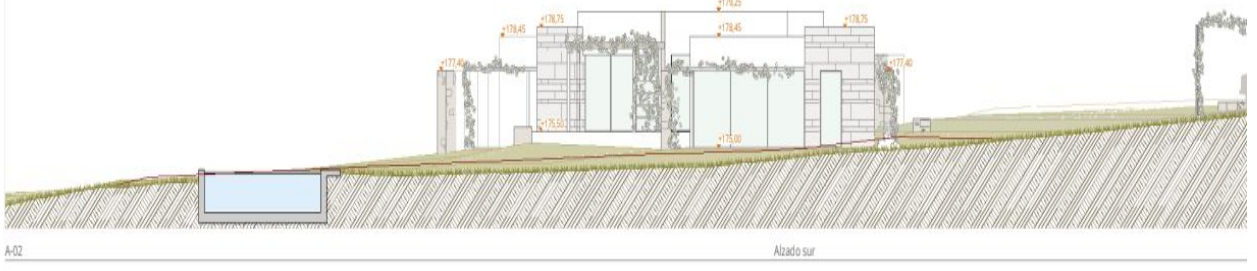

SAN MATEO

House: 320m²
Land ca.: 68.000m²

Price: 2.500.000€
Ref.: Can Mestre

CAN MESTRE

Can Mestre is a beautiful piece of land between Santa Gertrudis and San Mateo.

The 68,000m² land is surrounded by terraces, carob trees and almond trees.

With the project to build 320m² with a license that will be out by next summer to be able to start building. It is a unique project made by a very prestigious island architect.

Alzado ESTE h+m

1:100

Alzado OESTE 1

1:100

Alzado OESTE 2

1:100

Alzado NORTE

1:100

Alzado SUR

1:100